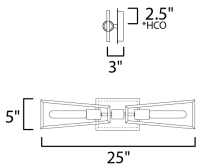

LAMPING

INPUT VOLTAGE : 120V
BULB : 2 x 60W Incandescent E26 Medium , 120W Total
BULB INCLUDED : (Not Included)
DIMMABLE : Y
LIGHTING_DIRECTION : Omni